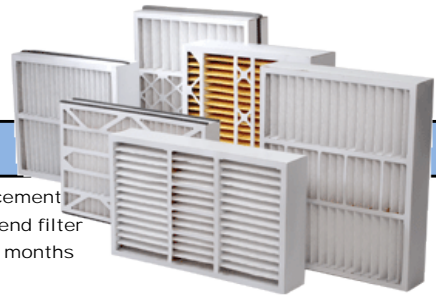

## In-Duct Pleated Air Filters

Designed to fit existing air filter housings!

OEM Replacement Ducted Air Filters are designed to fit existing air filter housings. OEM Replacements are pre-assembled for easy installation. Close pleats in 5" depth minimize pressure drop and extend filter life. Offered in ASHRAE, MERV 8, MERV 11, & MERV 13 ratings. OEM Replacements can last six months to a year in most home installations.